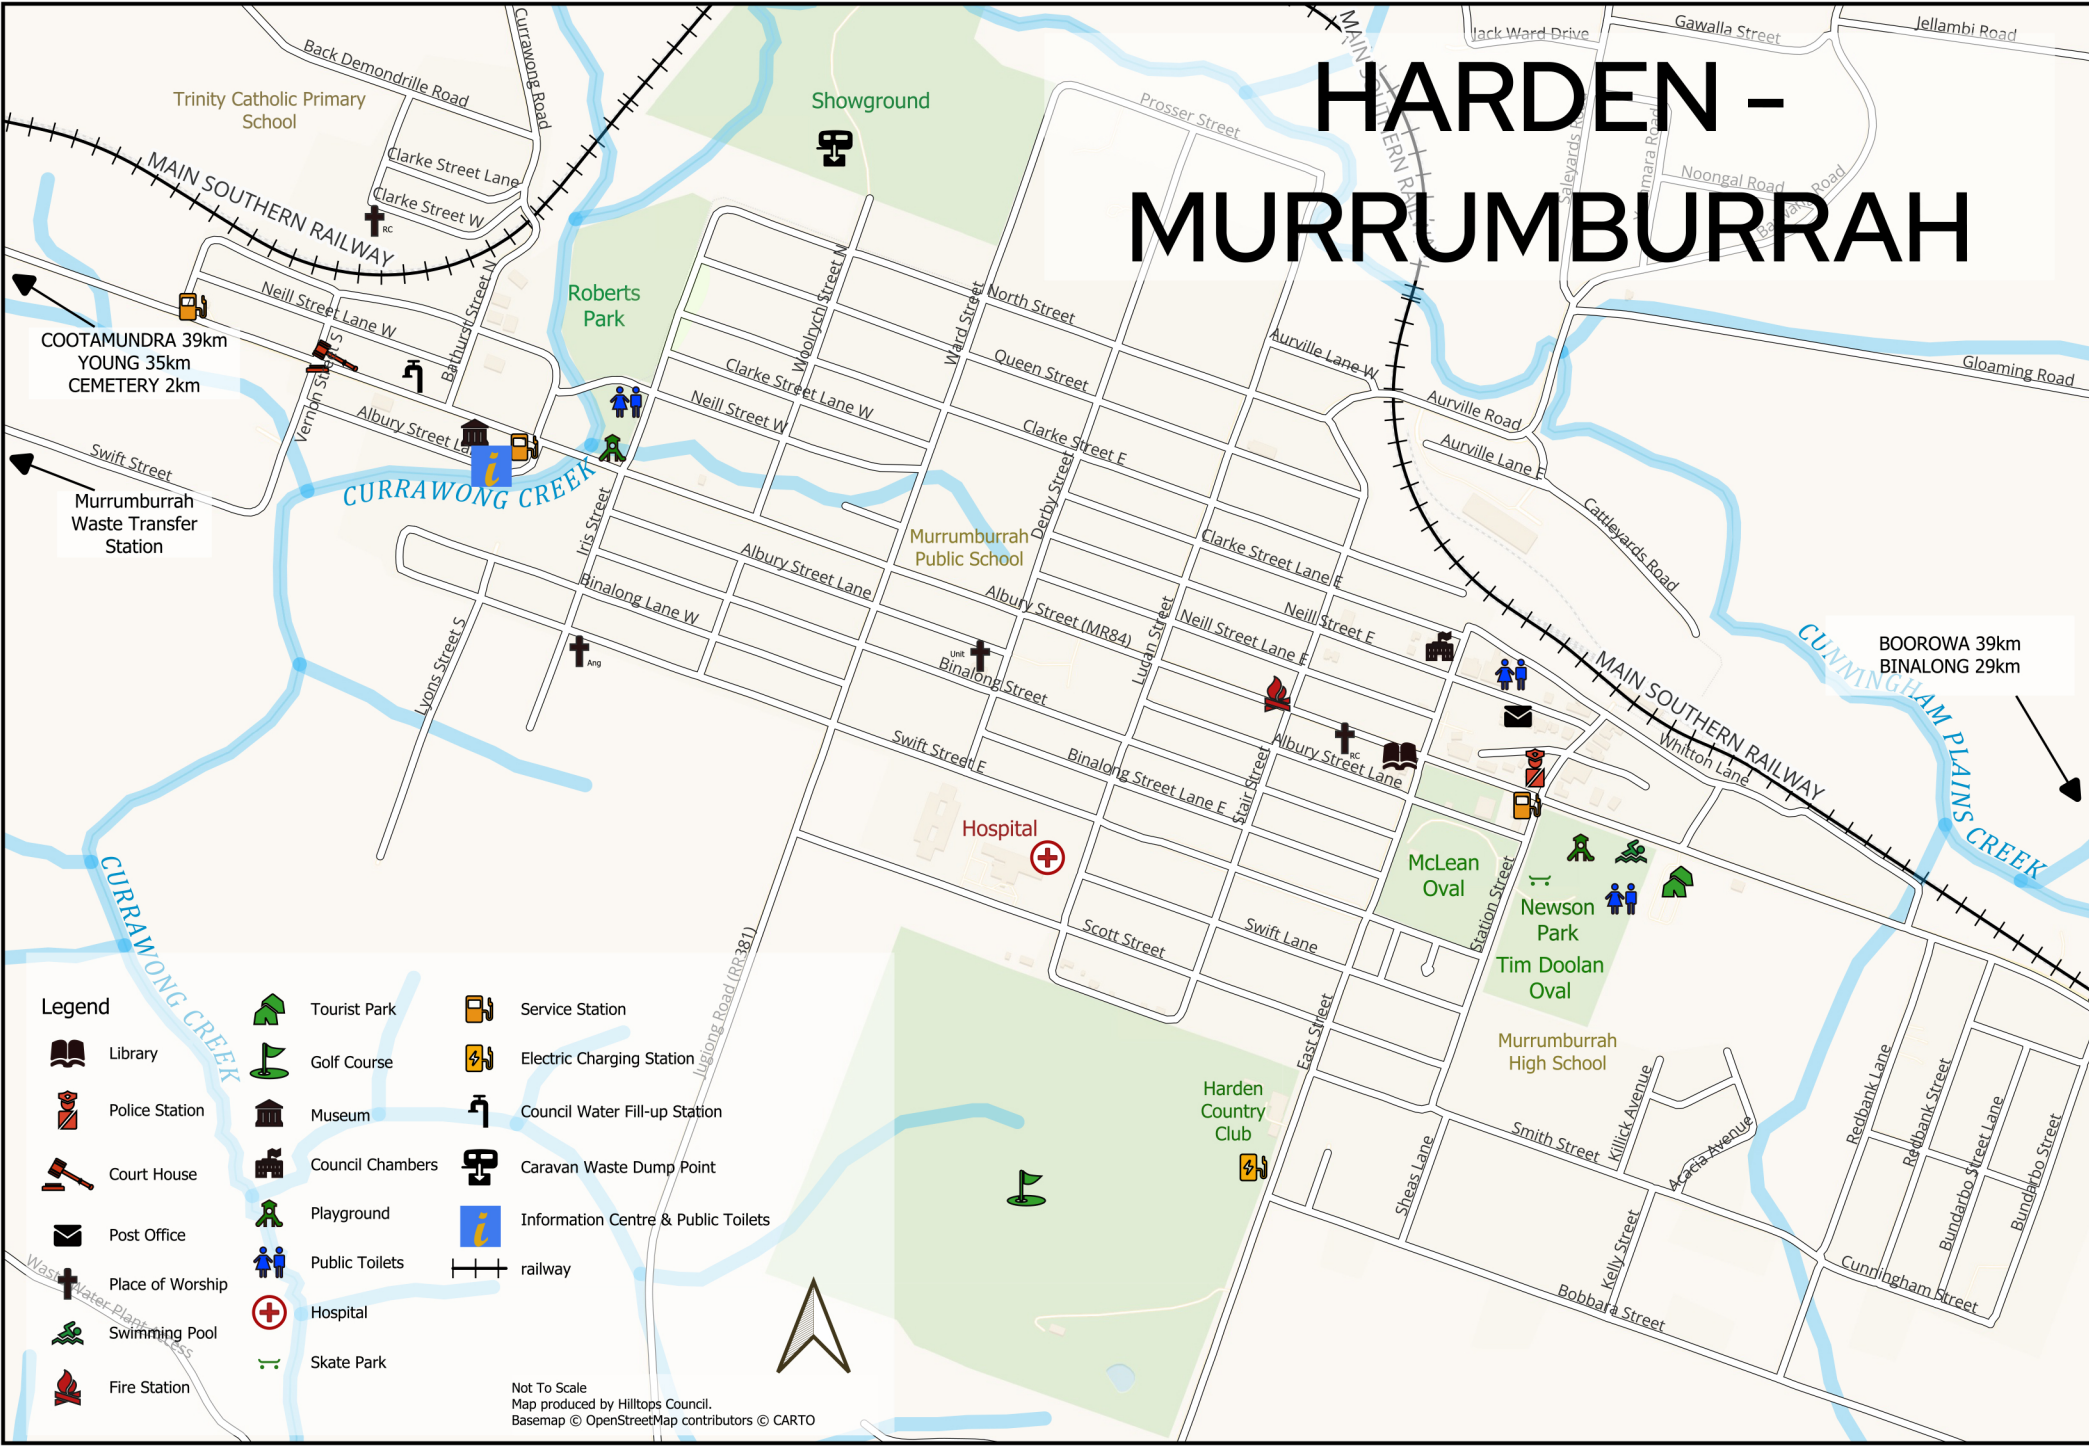

HARDEN - MURRUMBURRAH

COOTAMUNDRA 39km
YOUNG 35km
CEMETERY 2km

Murrumburrah
Waste Transfer
Station

BOOROWA 39km
BINALONG 29km

- Legend**
- Library
 - Tourist Park
 - Service Station
 - Police Station
 - Golf Course
 - Electric Charging Station
 - Court House
 - Museum
 - Council Water Fill-up Station
 - Council Chambers
 - Caravan Waste Dump Point
 - Playground
 - Information Centre & Public Toilets
 - Public Toilets
 - Place of Worship
 - Hospital
 - Swimming Pool
 - Skate Park
 - Fire Station
 - railway

Not To Scale
Map produced by Hilltops Council.
Basemap © OpenStreetMap contributors © CARTO