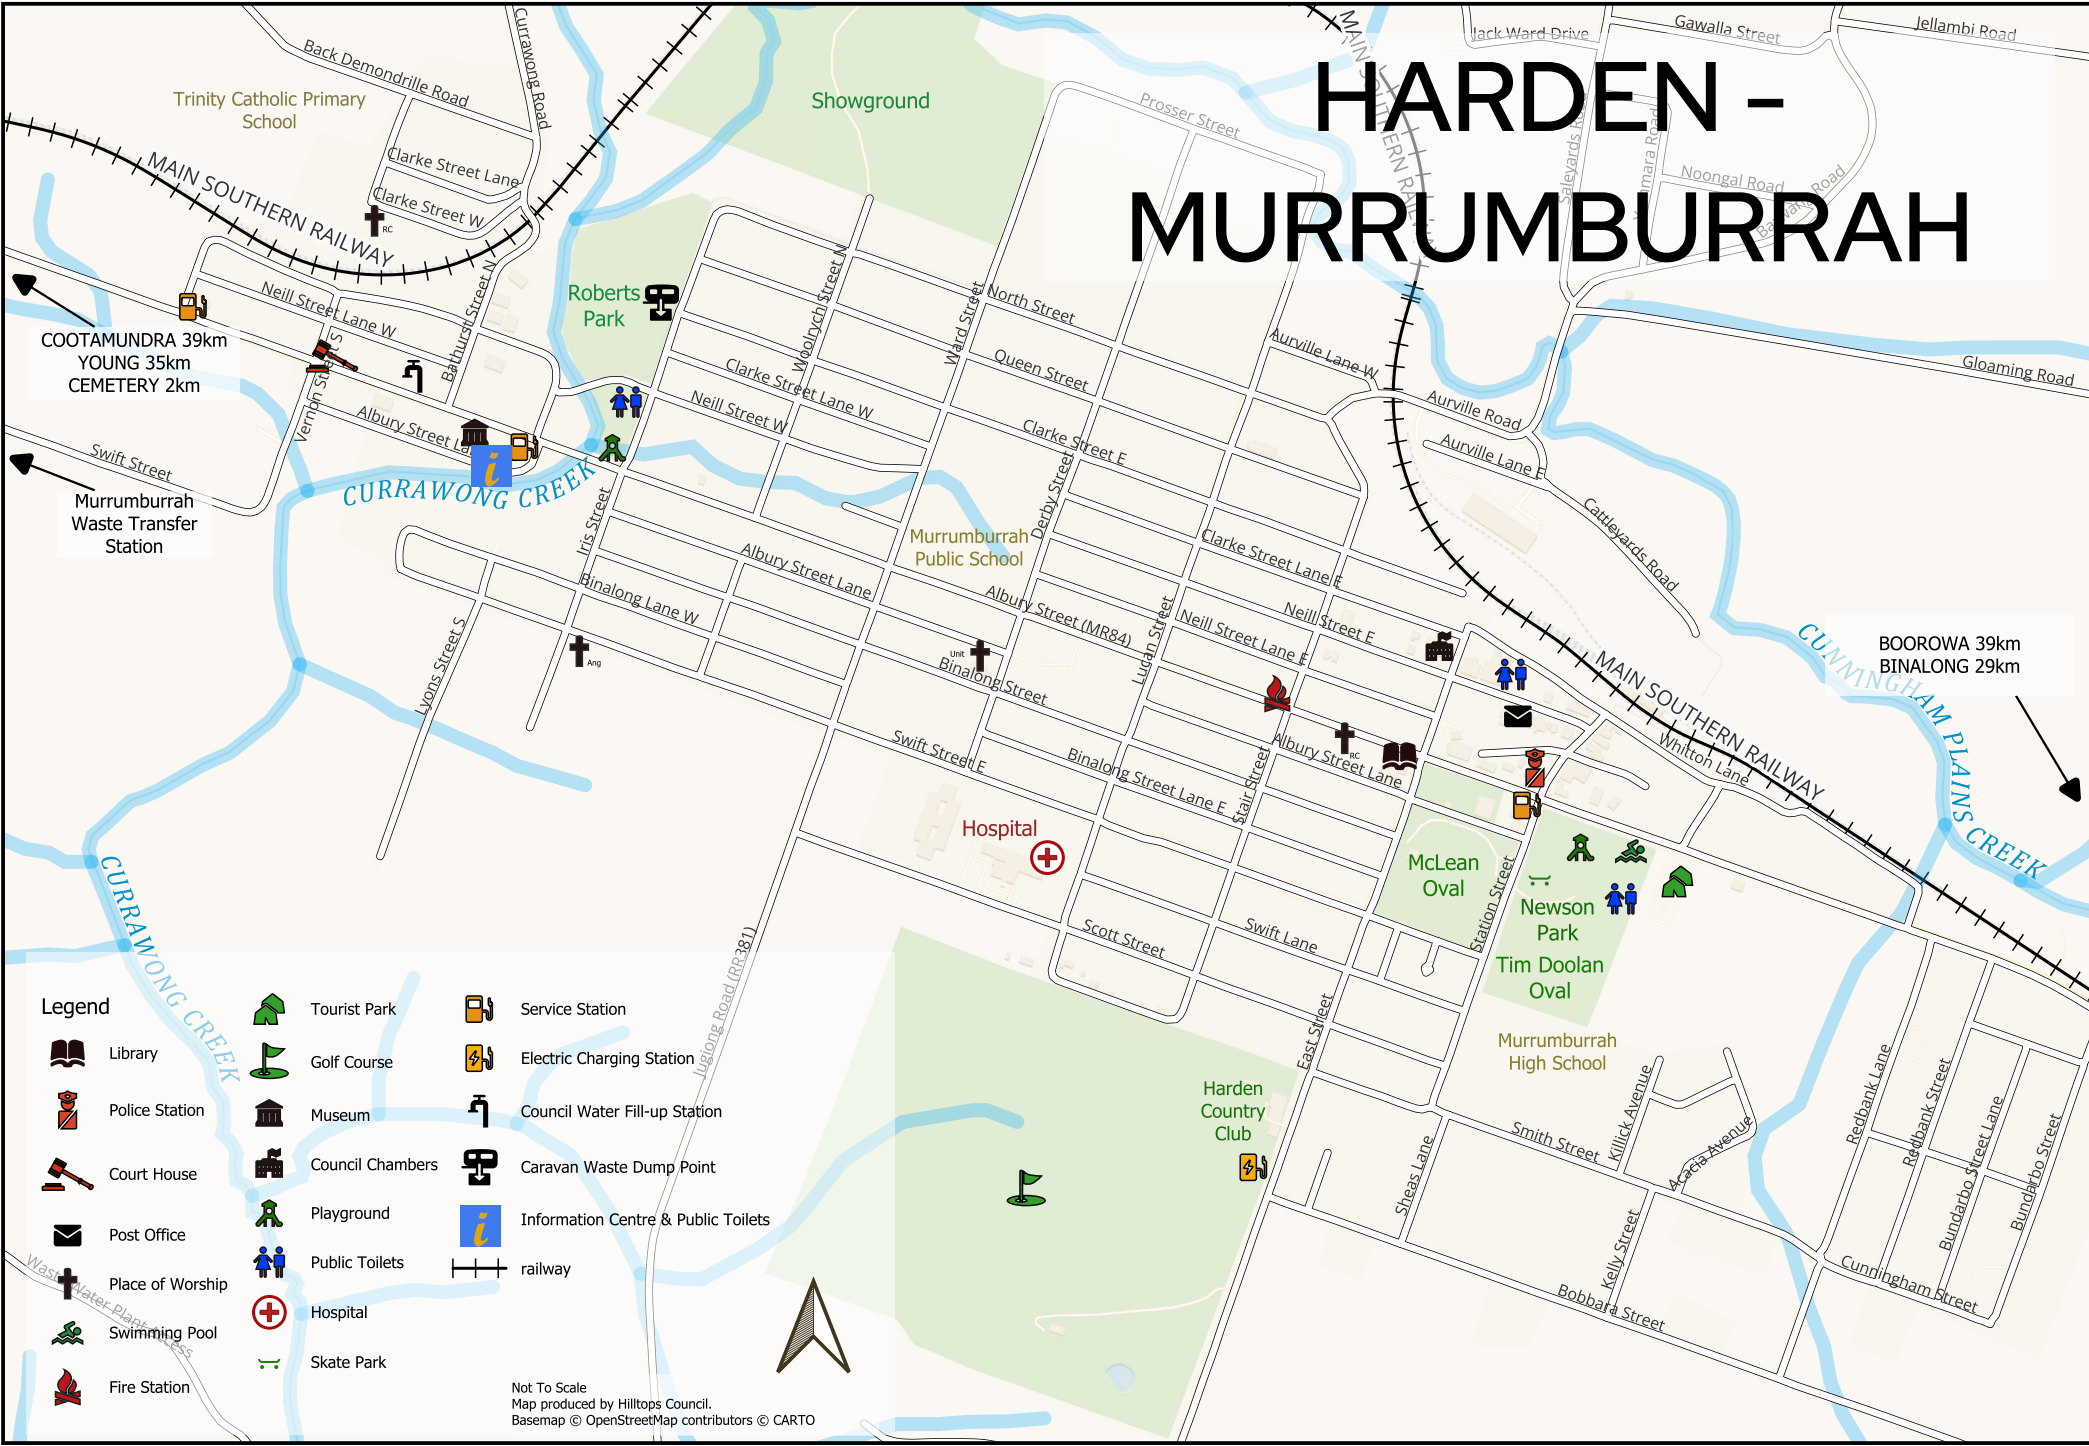

HARDEN - MURRUMBURRAH

COOTAMUNDRA 39km
YOUNG 35km
CEMETERY 2km

Murrumburrah
Waste Transfer
Station

BOOROWA 39km
BINALONG 29km

- Legend**
- Library
 - Tourist Park
 - Service Station
 - Police Station
 - Golf Course
 - Electric Charging Station
 - Court House
 - Museum
 - Council Water Fill-up Station
 - Council Chambers
 - Caravan Waste Dump Point
 - Post Office
 - Playground
 - Information Centre & Public Toilets
 - Place of Worship
 - Public Toilets
 - Hospital
 - Swimming Pool
 - Skate Park
 - Fire Station
 - railway

Not To Scale
Map produced by Hilltops Council.
Basemap © OpenStreetMap contributors © CARTO